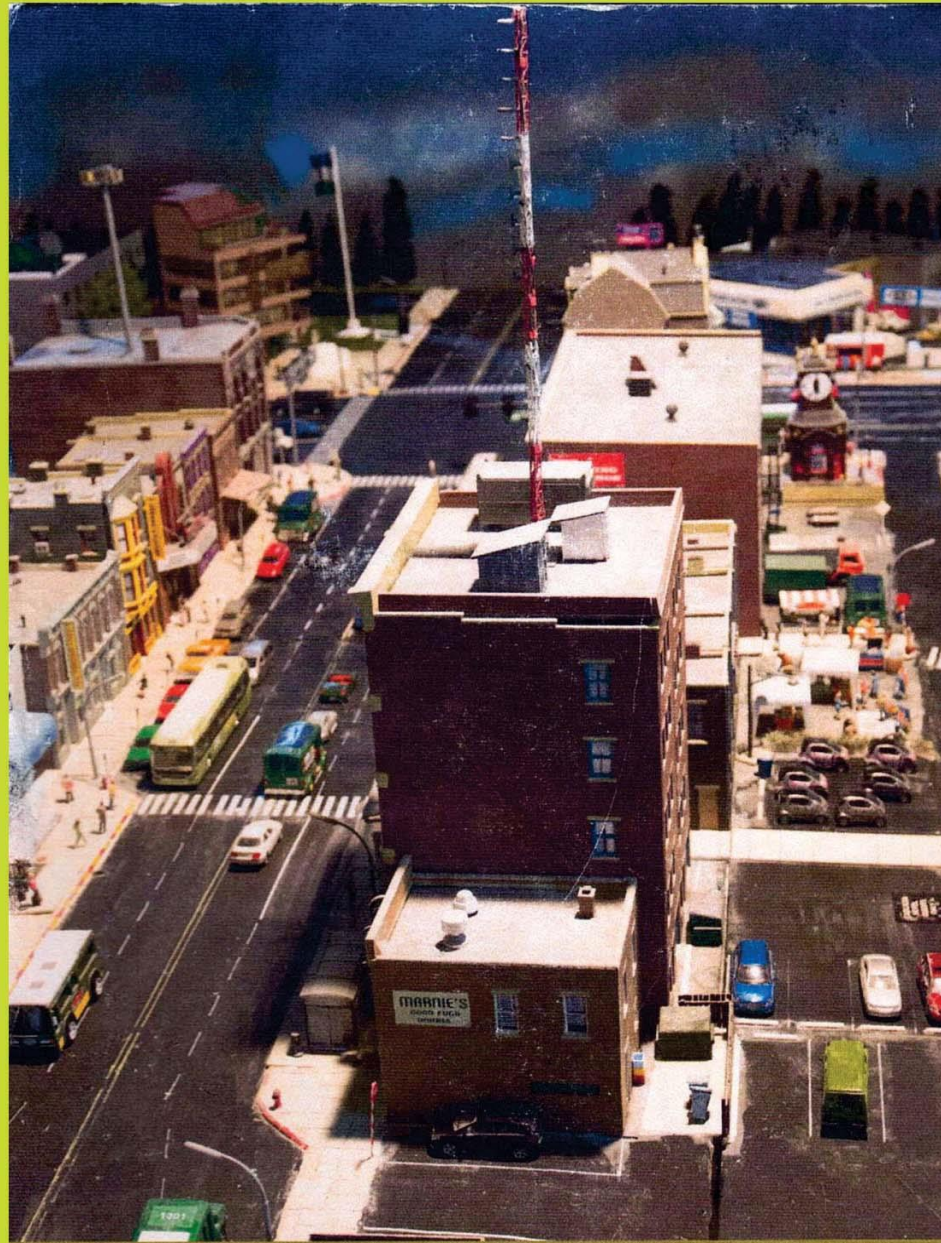

RUSTY JINGLE PICKLES

MRS. BUGINTEBUTT

MISTER CHUNKLES

CASCADIAN ENVIRONMENT & CULTURE

In the Neighborhood and Region

CASCADIAN ENVIRONMENT & CULTURE

The Cascadia Diorama ~ 1:87 scale

The panorama of Downtown Cascadia in the Cascadia Diorama, dominated by the tower of community radio station KCAX on the roof of Hotel Cascadia, with the renown Dada Triumph Motors in the background upper right.